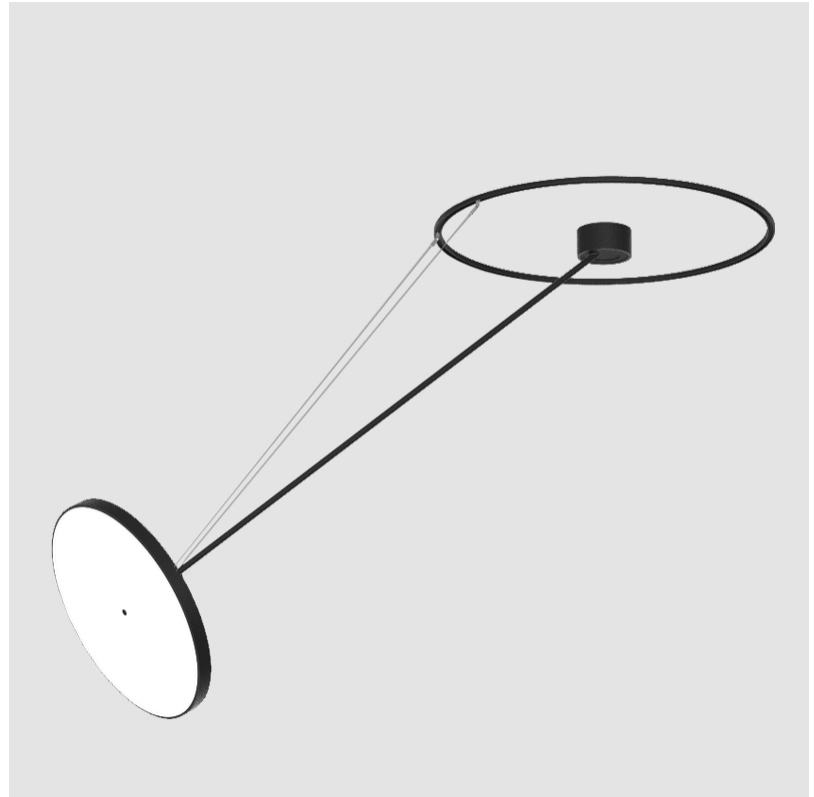

GENERAL

Series: Sign Diva Dancer
Subseries: Sign Diva Dancer
Brand: Prolicht
Division: Architectural
Mounting Type: Suspension
Mounting Location: Ceiling
Subcategory: Pendant

PHYSICAL

Shape: Round
Diameter (mm): 570
Diameter (in): 22 7/16
Height (mm): 1620
Height (in): 63 3/4
Light Distribution: Adjustable / Direct
Weight (kg): 6.0
Weight (lbs): 13.22
Diffuser: PMMA - Opal / Micro-Prism / Sparkling Secret / Vintage Industrial
Fixture Finish: SSR / BKV / CWI / CRY / HAB / LAG / UFT / ITA / RUA / RUR / MIC / FTG / MYG / TWT / LOD / PUS / FRO / FUP / KIA / POP / BLS / SPG / MEY / GOH / GUM / CHC / COM / ABZ / JAG / OBR / MOS / ROR
Fixture Material: Extruded Aluminum / Steel

ELECTRICAL

Lamp Type: LED (Zhaga Standard)
Input Wattage (W): 58.3
Total Output Wattage (W): 46.9
Dimming: Tri-Mode (Non-Dimming and Phase Dimming (120Vac only) and 0-10V Dimming)
Driver Included: Yes
Driver Location: Integrated
Driver Type: Constant Current - Universal
Driver Class: Class 2
Input Voltage (V): 120 - 277
Constant Current (MA): 350

LED

Color Temperature (°K): 3000 / 3500 / 4000
Max. Delivered Lumen (lm): 6120 / 6233 / 6360
CRI: >90 CRI
Lamp Life (hrs): 50000

OPTICAL

Adjustability: Rotational Canopy 170°; Tilting Canopy ±50°; Tilting Head ±90°

RATINGS AND CERTIFICATIONS

Certified By: Certified for North American Standards
IP rating: IP20