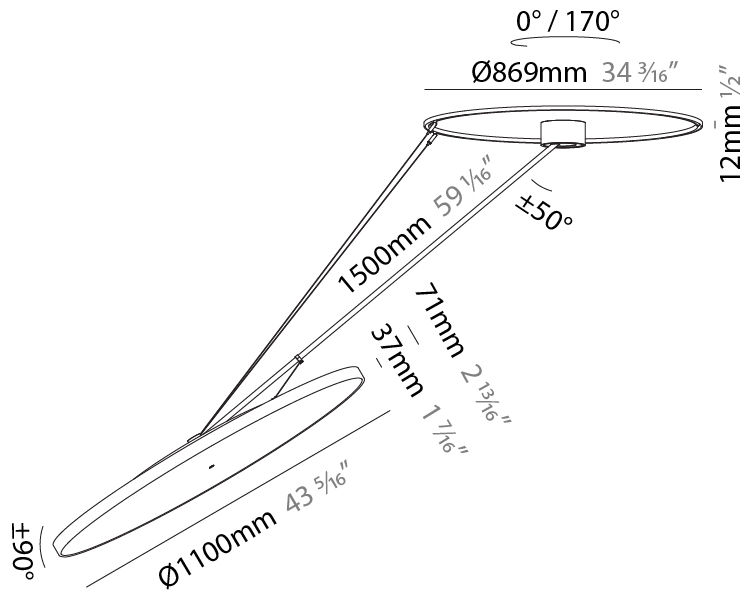

GENERAL

Series: Sign Diva Dancer
Subseries: Sign Diva Dancer
Brand: Prolicht
Division: Architectural
Mounting Type: Suspension
Mounting Location: Ceiling
Subcategory: Pendant

PHYSICAL

Shape: Round
Diameter (mm): 1100
Diameter (in): 43 ⁵/₁₆
Height (mm): 1620
Height (in): 63 ³/₄
Light Distribution: Adjustable / Direct
Weight (kg): 16
Weight (lbs): 35.2
Diffuser: PMMA - Opal / Micro-Prism / Sparkling Secret / Vintage Industrial
Fixture Finish: SSR / BKV / CWI / CRY / HAB / LAG / UFT / ITA / RUA / RUR / MIC / FTG / MYG / TWT / LOD / PUS / FRO / FUP / KIA / POP / BLS / SPG / MEY / GOH / GUM / CHC / COM / ABZ / JAG / OBR / MOS / ROR
Fixture Material: Extruded Aluminum / Steel

ELECTRICAL

Lamp Type: LED (Zhaga Standard)
Input Wattage (W): 169.4
Total Output Wattage (W): 135
Dimming: Tri-Mode (Non-Dimming and Phase Dimming (120Vac only) and 0-10V Dimming)
Driver Included: Yes
Driver Location: Integrated
Driver Type: Constant Current - Universal
Driver Class: Class 2
Input Voltage (V): 120 - 277
Constant Current (MA): 600

LED

Color Temperature (°K): 3000 / 3500 / 4000
Max. Delivered Lumen (lm): 19520 / 19933 / 20340
CRI: >90 CRI
Lamp Life (hrs): 50000

OPTICAL

Adjustability: Rotational Canopy 170°; Tilting Canopy ±50°; Tilting Head ±90°

RATINGS AND CERTIFICATIONS

Certified By: Certified for North American Standards
IP rating: IP20