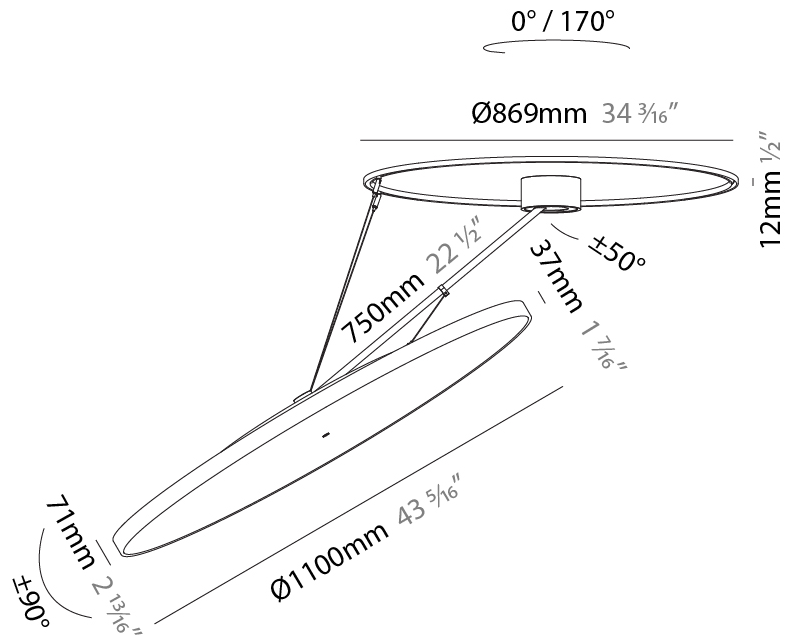

GENERAL

Series: Sign Diva Dancer
Subseries: Sign Diva Dancer
Brand: Prolicht
Division: Architectural
Mounting Type: Suspension
Mounting Location: Ceiling
Subcategory: Pendant

PHYSICAL

Shape: Round
Diameter (mm): 1100
Diameter (in): 43 ⁷/₁₆
Height (mm): 870
Height (in): 34 ¹/₄
Light Distribution: Adjustable / Direct
Weight (kg): 15.8
Weight (lbs): 34.76
Diffuser: PMMA - Opal / Micro-Prism / Sparkling Secret / Vintage Industrial
Fixture Finish: SSR / BKV / CWI / CRY / HAB / LAG / UFT / ITA / RUA / RUR / MIC / FTG / MYG / TWT / LOD / PUS / FRO / FUP / KIA / POP / BLS / SPG / MEY / GOH / GUM / CHC / COM / ABZ / JAG / OBR / MOS / ROR
Fixture Material: Extruded Aluminum / Steel

ELECTRICAL

Lamp Type: LED (Zhaga Standard)
Input Wattage (W): 169.4
Total Output Wattage (W): 135
Dimming: Tri-Mode (Non-Dimming and Phase Dimming (120Vac only) and 0-10V Dimming)
Driver Included: Yes
Driver Location: Integrated
Driver Type: Constant Current - Universal
Driver Class: Class 2
Input Voltage (V): 120 - 277
Constant Current (MA): 600

LED

Color Temperature (°K): 3000 / 3500 / 4000
Max. Delivered Lumen (lm): 19520 / 19933 / 20340
CRI: >90 CRI
Lamp Life (hrs): 50000

OPTICAL

Adjustability: Rotational Canopy 170°; Tilting Canopy ±50°; Tilting Head ±90°

RATINGS AND CERTIFICATIONS

Certified By: Certified for North American Standards
IP rating: IP20