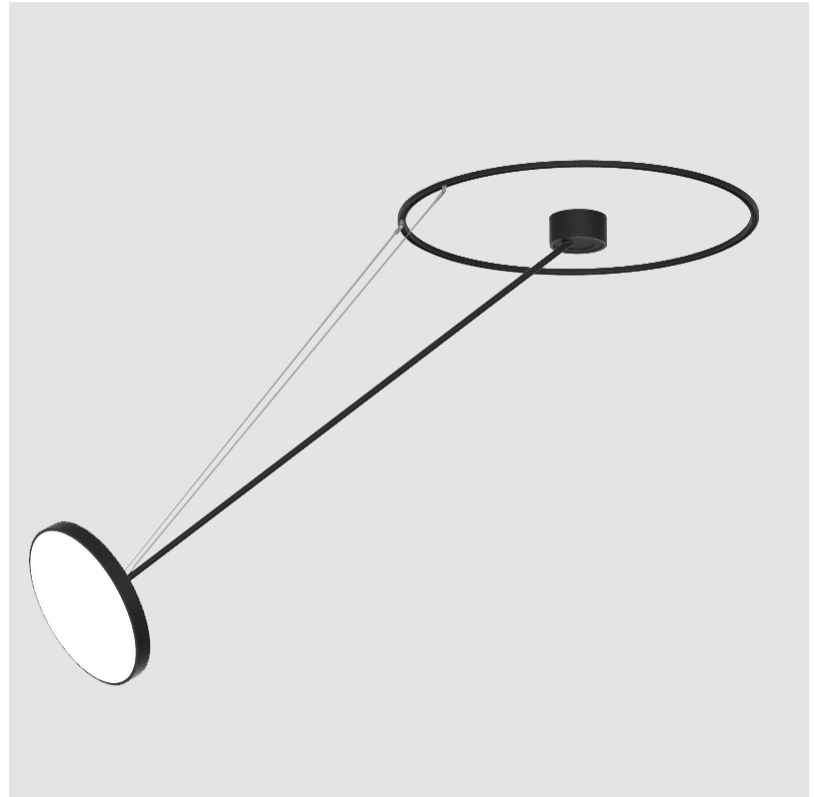

GENERAL

Series: Sign Diva Dancer
Subseries: Sign Diva Dancer
Brand: Prolicht
Division: Architectural
Mounting Type: Suspension
Mounting Location: Ceiling
Subcategory: Pendant

PHYSICAL

Shape: Round
Diameter (mm): 400
Diameter (in): 15 3/4
Height (mm): 1620
Height (in): 63 3/4
Light Distribution: Adjustable / Direct
Weight (kg): 4.5
Weight (lbs): 9.9
Diffuser: PMMA - Opal / Micro-Prism / Sparkling Secret / Vintage Industrial
Fixture Finish: SSR / BKV / CWI / CRY / HAB / LAG / UFT / ITA / RUA / RUR / MIC / FTG / MYG / TWT / LOD / PUS / FRO / FUP / KIA / POP / BLS / SPG / MEY / GOH / GUM / CHC / COM / ABZ / JAG / OBR / MOS / ROR
Fixture Material: Extruded Aluminum / Steel

ELECTRICAL

Lamp Type: LED (Zhaga Standard)
Input Wattage (W): 19.8
Total Output Wattage (W): 18
Dimming: Tri-Mode (Non-Dimming and Phase Dimming (120Vac only) and 0-10V Dimming)
Driver Included: Yes
Driver Location: Integrated
Driver Type: Constant Current - Universal
Driver Class: Class 2
Input Voltage (V): 120 - 277
Constant Current (MA): 500

LED

Color Temperature (°K): 2700 / 3000 / 3500 / 4000
Max. Delivered Lumen (lm): 1807 / 1943 / 1951 / 1991
Nominal Lumen (lm): 2250 / 2420 / 2430 / 2480
CRI: >90 CRI
Lamp Life (hrs): 50000

OPTICAL

Adjustability: Rotational Canopy 170°; Tilting Canopy ±50°; Tilting Head ±90°

RATINGS AND CERTIFICATIONS

Certified By: Certified for North American Standards
IP rating: IP20