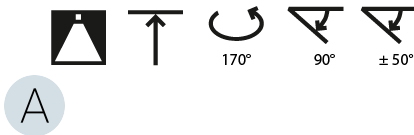

GENERAL

Series: Sign Diva Dancer
Subseries: Sign Diva Dancer
Brand: Prolicht
Division: Architectural
Mounting Type: Suspension
Mounting Location: Ceiling
Subcategory: Pendant

PHYSICAL

Shape: Round
Diameter (mm): 570
Diameter (in): 22 7/16
Height (mm): 1620
Height (in): 63 3/4
Light Distribution: Adjustable / Direct
Weight (kg): 6.0
Weight (lbs): 13.22
Diffuser: PMMA - Opal / Micro-Prism / Sparkling Secret / Vintage Industrial
Fixture Finish: SSR / BKV / CWI / CRY / HAB / LAG / UFT / ITA / RUA / RUR / MIC / FTG / MYG / TWT / LOD / PUS / FRO / FUP / KIA / POP / BLS / SPG / MEY / GOH / GUM / CHC / COM / ABZ / JAG / OBR / MOS / ROR
Fixture Material: Extruded Aluminum / Steel

ELECTRICAL

Lamp Type: LED (Zhaga Standard)
Input Wattage (W): 58.3
Total Output Wattage (W): 46.9
Dimming: Tri-Mode (Non-Dimming and Phase Dimming (120Vac only) and 0-10V Dimming)
Driver Included: Yes
Driver Location: Integrated
Driver Type: Constant Current - Universal
Driver Class: Class 2
Input Voltage (V): 120 - 277
Constant Current (MA): 350

LED

Color Temperature (°K): 3000 / 3500 / 4000
Max. Delivered Lumen (lm): 6120 / 6233 / 6360
CRI: >90 CRI
Lamp Life (hrs): 50000

OPTICAL

Adjustability: Rotational Canopy 170°; Tilting Canopy ±50°; Tilting Head ±90°

RATINGS AND CERTIFICATIONS

Certified By: Certified for North American Standards
IP rating: IP20