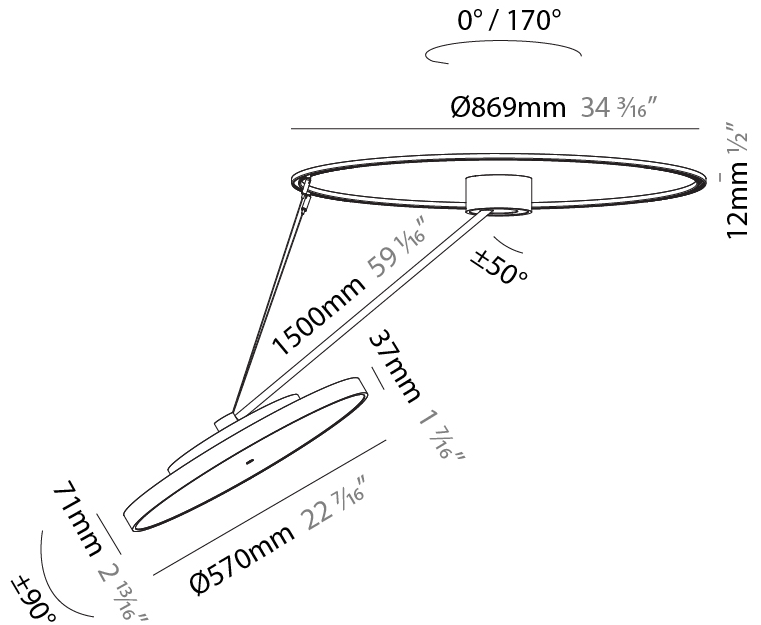

GENERAL

Series: Sign Diva Dancer
Subseries: Sign Diva Dancer
Brand: Prolicht
Division: Architectural
Mounting Type: Suspension
Mounting Location: Ceiling
Subcategory: Pendant

PHYSICAL

Shape: Round
Diameter (mm): 570
Diameter (in): 22 7/16
Height (mm): 1620
Height (in): 63 3/4
Light Distribution: Adjustable / Direct
Weight (kg): 6.0
Weight (lbs): 13.22
Diffuser: PMMA - Opal / Micro-Prism / Sparkling Secret / Vintage Industrial
Fixture Finish: SSR / BKV / CWI / CRY / HAB / LAG / UFT / ITA / RUA / RUR / MIC / FTG / MYG / TWT / LOD / PUS / FRO / FUP / KIA / POP / BLS / SPG / MEY / GOH / GUM / CHC / COM / ABZ / JAG / OBR / MOS / ROR
Fixture Material: Extruded Aluminum / Steel

ELECTRICAL

Lamp Type: LED (Zhaga Standard)
Input Wattage (W): 58.3
Total Output Wattage (W): 46.9
Dimming: Tri-Mode (Non-Dimming and Phase Dimming (120Vac only) and 0-10V Dimming)
Driver Included: Yes
Driver Location: Integrated
Driver Type: Constant Current - Universal
Driver Class: Class 2
Input Voltage (V): 120 - 277
Constant Current (MA): 350

LED

Color Temperature (°K): 3000 / 3500 / 4000
Max. Delivered Lumen (lm): 6120 / 6233 / 6360
CRI: >90 CRI
Lamp Life (hrs): 50000

OPTICAL

Adjustability: Rotational Canopy 170°; Tilting Canopy ±50°; Tilting Head ±90°

RATINGS AND CERTIFICATIONS

Certified By: Certified for North American Standards
IP rating: IP20