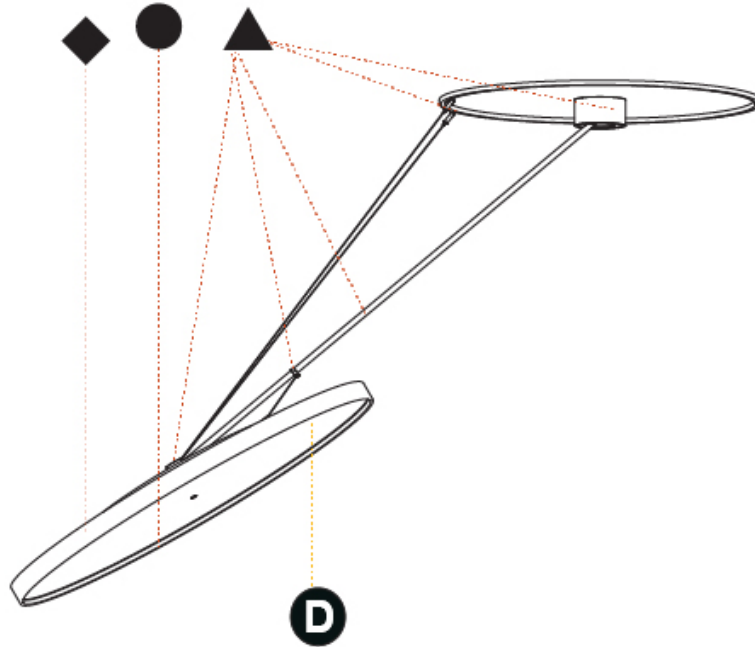

SIGN DIVA DANCER SUSPENSION

A30877-

PROJECT

TYPE

SPECIFIER

QUANTITY

DATE

A