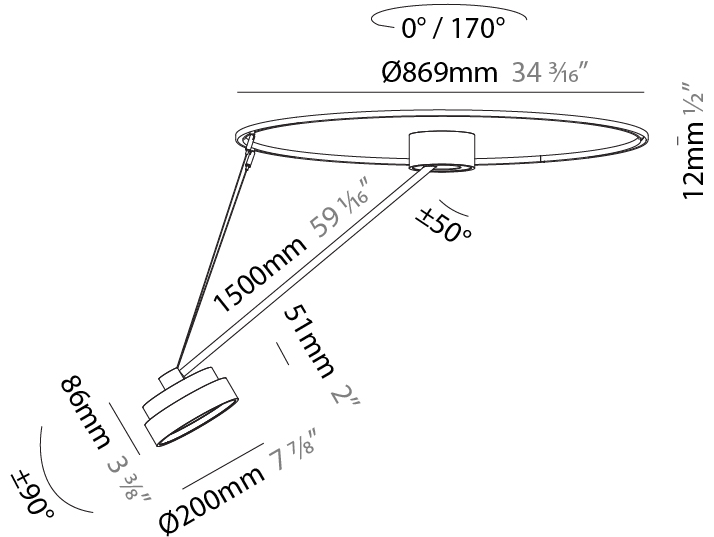

GENERAL

Series: Sign Diva Dancer
Subseries: Sign Diva Dancer
Brand: Prolicht
Division: Architectural
Mounting Type: Suspension
Mounting Location: Ceiling
Subcategory: Pendant

PHYSICAL

Shape: Round
Diameter (mm): 200
Diameter (in): 7 7/8
Height (mm): 1620
Height (in): 63 3/4
Light Distribution: Adjustable / Direct
Weight (kg): 3
Weight (lbs): 6.6
Diffuser: PMMA - Opal / Micro-Prism / Sparkling Secret / Vintage Industrial
Fixture Finish: SSR / BKV / CWI / CRY / HAB / LAG / UFT / ITA / RUA / RUR / MIC / FTG / MYG / TWT / LOD / PUS / FRO / FUP / KIA / POP / BLS / SPG / MEY / GOH / GUM / CHC / COM / ABZ / JAG / OBR / MOS / ROR
Fixture Material: Extruded Aluminum / Steel

ELECTRICAL

Lamp Type: LED (Zhaga Standard)
Input Wattage (W): 12.1
Total Output Wattage (W): 11
Dimming: Tri-Mode (Non-Dimming and Phase Dimming (120Vac only) and 0-10V Dimming)
Driver Included: Yes
Driver Location: Integrated
Driver Type: Constant Current - Universal
Driver Class: Class 2
Input Voltage (V): 120 - 277
Constant Current (MA): 350

LED

Color Temperature (°K): 2700 / 3000 / 3500 / 4000
Max. Delivered Lumen (lm): 836 / 895 / 903 / 921
Nominal Lumen (lm): 1280 / 1370 / 1382 / 1410
CRI: >90 CRI
Lamp Life (hrs): 50000

OPTICAL

Adjustability: Rotational Canopy 170°; Tilting Canopy ±50°; Tilting Head ±90°

RATINGS AND CERTIFICATIONS

Certified By: Certified for North American Standards
IP rating: IP20