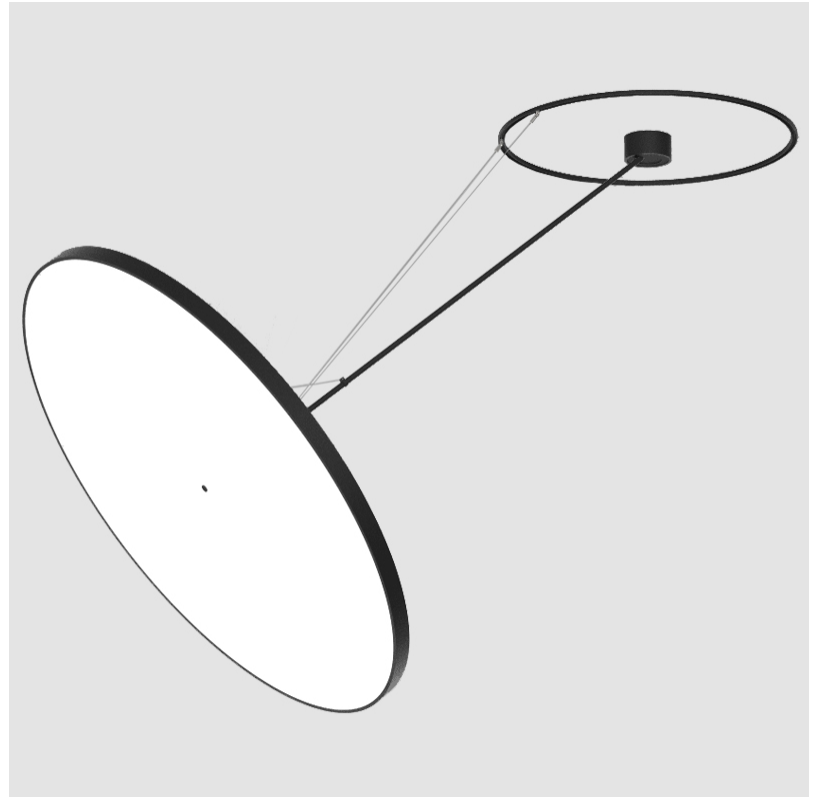

GENERAL

Series: Sign Diva Dancer
Subseries: Sign Diva Dancer
Brand: Prolicht
Division: Architectural
Mounting Type: Suspension
Mounting Location: Ceiling
Subcategory: Pendant

PHYSICAL

Shape: Round
Diameter (mm): 1100
Diameter (in): 43 ⁵/₁₆
Height (mm): 1620
Height (in): 63 ³/₄
Light Distribution: Adjustable / Direct
Weight (kg): 16
Weight (lbs): 35.2
Diffuser: PMMA - Opal / Micro-Prism / Sparkling Secret / Vintage Industrial
Fixture Finish: SSR / BKV / CWI / CRY / HAB / LAG / UFT / ITA / RUA / RUR / MIC / FTG / MYG / TWT / LOD / PUS / FRO / FUP / KIA / POP / BLS / SPG / MEY / GOH / GUM / CHC / COM / ABZ / JAG / OBR / MOS / ROR
Fixture Material: Extruded Aluminum / Steel

ELECTRICAL

Lamp Type: LED (Zhaga Standard)
Input Wattage (W): 169.4
Total Output Wattage (W): 135
Dimming: Tri-Mode (Non-Dimming and Phase Dimming (120Vac only) and 0-10V Dimming)
Driver Included: Yes
Driver Location: Integrated
Driver Type: Constant Current - Universal
Driver Class: Class 2
Input Voltage (V): 120 - 277
Constant Current (MA): 600

LED

Color Temperature (°K): 3000 / 3500 / 4000
Max. Delivered Lumen (lm): 19520 / 19933 / 20340
CRI: >90 CRI
Lamp Life (hrs): 50000

OPTICAL

Adjustability: Rotational Canopy 170°; Tilting Canopy ±50°; Tilting Head ±90°

RATINGS AND CERTIFICATIONS

Certified By: Certified for North American Standards
IP rating: IP20