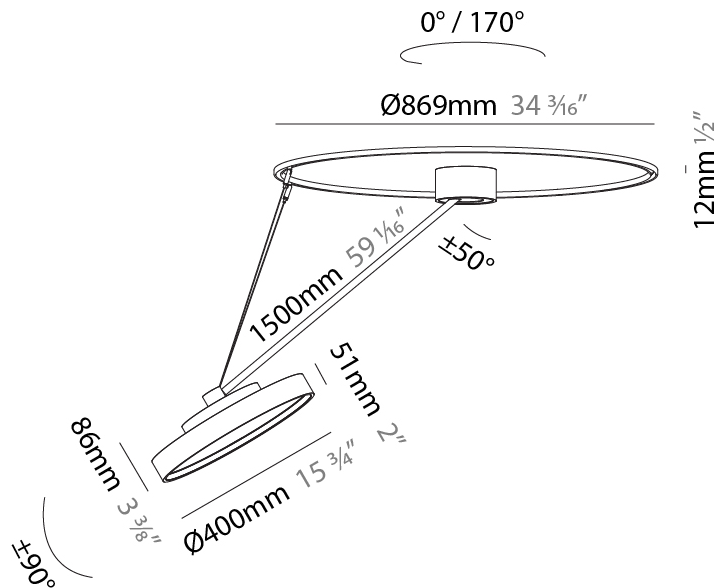

GENERAL

Series: Sign Diva Dancer
Subseries: Sign Diva Dancer
Brand: Prolicht
Division: Architectural
Mounting Type: Suspension
Mounting Location: Ceiling
Subcategory: Pendant

PHYSICAL

Shape: Round
Diameter (mm): 400
Diameter (in): 15 3/4
Height (mm): 1620
Height (in): 63 3/4
Light Distribution: Adjustable / Direct
Weight (kg): 4.5
Weight (lbs): 9.9
Diffuser: PMMA - Opal / Micro-Prism / Sparkling Secret / Vintage Industrial
Fixture Finish: SSR / BKV / CWI / CRY / HAB / LAG / UFT / ITA / RUA / RUR / MIC / FTG / MYG / TWT / LOD / PUS / FRO / FUP / KIA / POP / BLS / SPG / MEY / GOH / GUM / CHC / COM / ABZ / JAG / OBR / MOS / ROR
Fixture Material: Extruded Aluminum / Steel

ELECTRICAL

Lamp Type: LED (Zhaga Standard)
Input Wattage (W): 19.8
Total Output Wattage (W): 18
Dimming: Tri-Mode (Non-Dimming and Phase Dimming (120Vac only) and 0-10V Dimming)
Driver Included: Yes
Driver Location: Integrated
Driver Type: Constant Current - Universal
Driver Class: Class 2
Input Voltage (V): 120 - 277
Constant Current (MA): 500

LED

Color Temperature (°K): 2700 / 3000 / 3500 / 4000
Max. Delivered Lumen (lm): 1807 / 1943 / 1951 / 1991
Nominal Lumen (lm): 2250 / 2420 / 2430 / 2480
CRI: >90 CRI
Lamp Life (hrs): 50000

OPTICAL

Adjustability: Rotational Canopy 170°; Tilting Canopy ±50°; Tilting Head ±90°

RATINGS AND CERTIFICATIONS

Certified By: Certified for North American Standards
IP rating: IP20